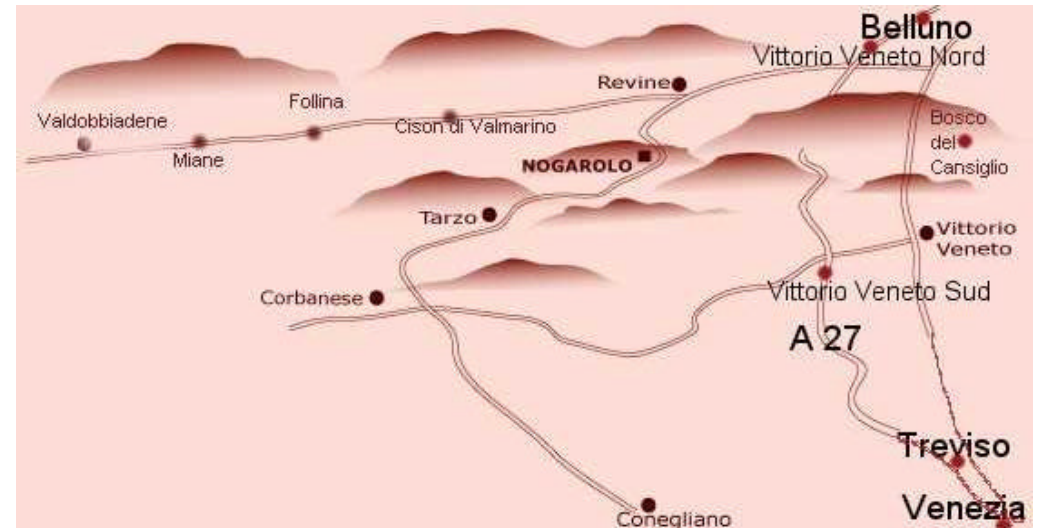

6,2 miles from Vittorio Veneto
Alt.: 876 feet
Inhab.: 4.300

The town lies on a wonderful panoramic position on the road between Revine and Conegliano. It once was an earldom with its own constitution. The town church, built in 1597, houses a valuable masterpiece painted by Cesare Vecellio. Tarzo has been a well-known holiday resort since very ancient times. In the centre and nearby, you can admire some beautiful 18th century country-houses built by Venetian families.

Local transportation:	aldo.zanetti@silca.it
Accommodation:	aldo.zanetti@silca.it

HOW TO REACH TARZO

CLOSEST AIRPORT:

Treviso airport	40 km
Verona airport	170 km
Venezia airport	70 km

BY TRAIN:

Vittorio Veneto station	10 km
Conegliano station	15 km

ART CITIES

Cortina d'Ampezzo	90 km
Venezia	70 km
Asolo	50 km
Trieste	130 km
Verona	170 km